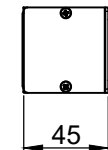

FRONT

LEFT

BACK

TOP

	PSR119GS	Product description: 19" POWER DISTRIBUTION UNIT - 9 X GERMAN SOCKET + REAR SWITCH	
	Weight: TBA	Outer dimensions: (w x h x d) 482,6 x 44,4 x 45	Unit height: 1 HE