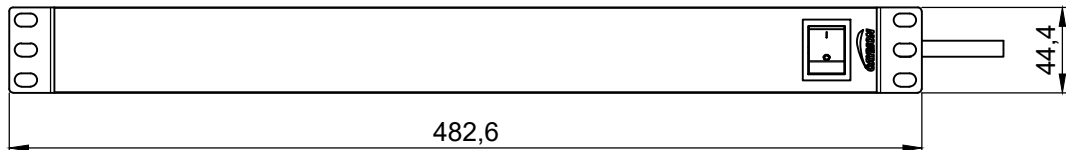

FRONT

LEFT

BACK

TOP

	PSR119GS	Product description: 19" POWER DISTRIBUTION UNIT - 9 X GERMAN SOCKET + REAR SWITCH	
	Weight: TBA	Outer dimensions: (w x h x d) 482,6 x 44,4 x 45	Unit height: 1 HE